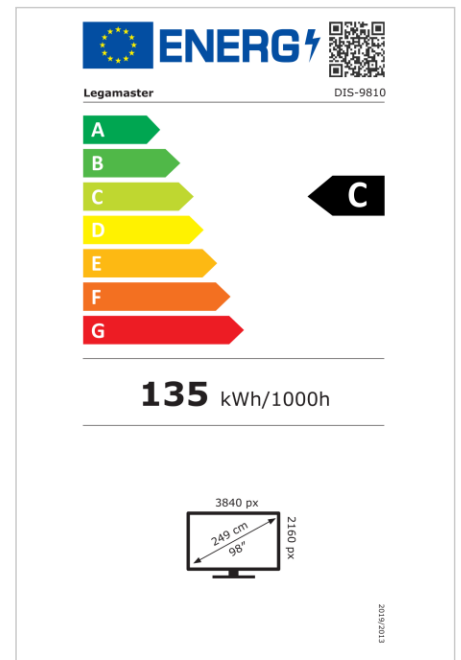

- Free OTA updates
- Landscape/Portrait Support
- Haze level 25%
- Integrated Videowall tool up to 3x3
- Integrated rotation sensor
- Compatible with E-Share Casting solution
- Android 11
- USB-C (65W + DP 1.2)
- 1x HDMI output
- 3x HDMI input
- OPS slot
- 1% for the Planet certified

Art.No. **7-805110-98-AR**

GTIN **8713797107174**

DISCOVER 2 professional display

DIS-9810 AR

Display

- Display diagonal: 98 inch
- Display technology: LCD
- Panel type: IPS
- Backlight type: Direct LED
- Display resolution: 3840 x 2160 px | 4K Ultra HD
- Display brightness: 500 cd/m²
- Display number of colours: 1.073 billion colours
- Contrast ratio (static): 1200:1
- Contrast ratio (dynamic): 5000:1
- Aspect ratio: 16:9
- Display refresh rate: 60 fps
- Response time: 8 ms
- Viewing angle: H: 178° / V: 178°
- Display control: IR remote controller, Ethernet, RS-232C
- Lifespan: 50000 Hours
- Durability: 18/7
- Screen orientation: Landscape, Portrait

Power

- Power supply: AC | 100 - 240 V | 50/60 Hz
- Power consumption (sleep mode): 0.5 W
- Power consumption (standby): 0.5 W
- Energy efficiency class (HDR): C
- Energy efficiency scale: A to G

Operational conditions